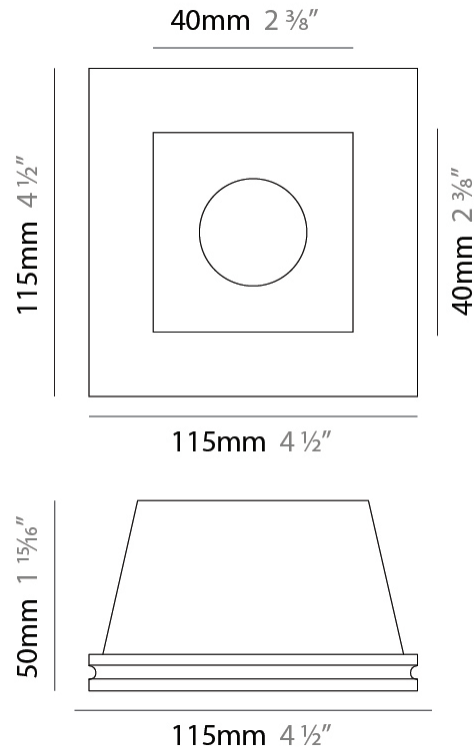

INVISIBILI TRIMLESS

D86214R9-

base number Color
Temperature

PROJECT
TYPE
SPECIFIER
QUANTITY
DATE

1. To build a product code in our configurator select the specify button on the base model # product page
2. To build a manual product code on this datasheet choose from the options listed below in blue font and add the suffix to the base model #

GENERAL

Series: Invisibili
Brand: Panzeri
Division: Design
Mounting Type: Trimless
Mounting Location: Ceiling
Subcategory: Downlight

PHYSICAL

Shape: Rectangle
Length (mm): 115
Length (in): 4 1/2
Width (mm): 115
Width (in): 4 1/2
Height (mm): 50
Height (in): 1 15/16
Min. Recessing Depth (mm): 135
Min. Recessing Depth (in): 5 5/16
Light Distribution: Direct
Weight (kg): 0.45
Weight (lbs): 0.99
Fixture Finish: WHI
Fixture Material: Plaster

ELECTRICAL

Lamp Type: LED
Input Wattage (W): 8.5
Total Output Wattage (W): 6.8
Dimming: Non-Dimming / Phase Dimming (120Vac only) / 0-10V Dimming
Driver Included: No
Driver Location: Remote
Driver Type: Constant Current - 120 / 277Vac
Driver Class: Class 2
Input Voltage (V): 120 - 277
Constant Current (MA): 250

LED

Number of LEDs: 1
Color Temperature (°K): 2700 / 3000 / 4000
Max. Delivered Lumen (lm): 806 / 854 / 1053
CRI: >90 CRI
Lamp Life (hrs): 50000

OPTICAL

Optic°: 35

RATINGS AND CERTIFICATIONS

Certified By: Certified for North American Standards
IP rating: IP20