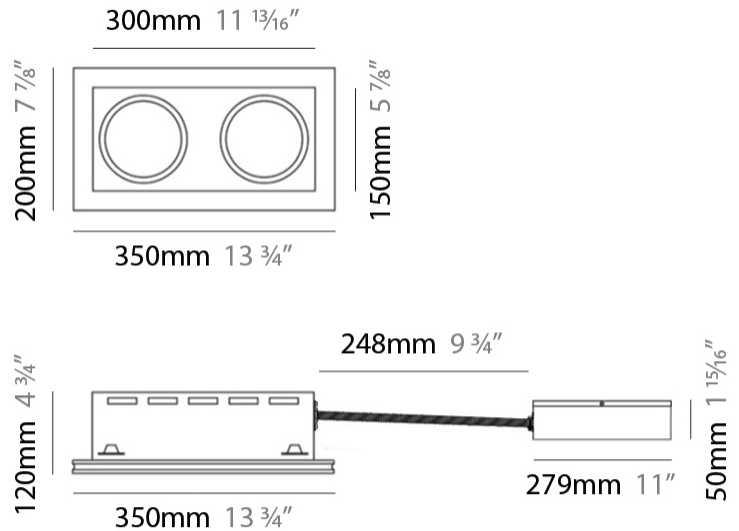

INVISIBILI TRIMLESS

D86264-

base number   Finish
Options

PROJECT	_____
TYPE	_____
SPECIFIER	_____
QUANTITY	_____
DATE	_____

1. To build a product code in our configurator select the specify button on the base model # product page
2. To build a manual product code on this datasheet choose from the options listed below in blue font and add the suffix to the base model #

GENERAL

Series: Invisibili
Brand: Panzeri
Division: Design
Mounting Type: Trimless
Mounting Location: Ceiling
Subcategory: Spots

PHYSICAL

Shape: Rectangle
Length (mm): 350
Length (in): 13 3/4
Width (mm): 200
Width (in): 7 7/8
Height (mm): 120
Height (in): 4 3/4
Light Distribution: Adjustable / Direct
Weight (kg): 2.30
Weight (lbs): 5.07
Fixture Finish: WHI / BLK
Fixture Material: Plaster

ELECTRICAL

Lamp Type: LED
Total Output Wattage (W): 24
Dimming: Non-Dimming / Phase Dimming (120Vac only) / 0-10V Dimming
Driver Included: Yes
Driver Location: External
Driver Type: Constant Current - Universal
Driver Class: Class 2
Input Voltage (V): 120 - 277
Constant Current (MA): 350

LED

Number of LEDs: 2
Color Temperature (°K): 3000
Max. Delivered Lumen (lm): 840
CRI: >80 CRI
Lamp Life (hrs): 50000

OPTICAL

Optic°: 25

RATINGS AND CERTIFICATIONS

Certified By: Certified for North American Standards
IP rating: IP20