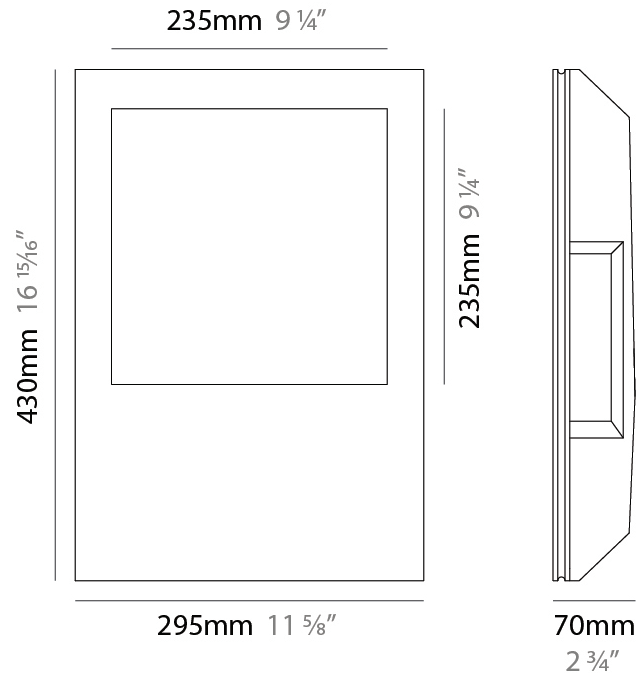

INVISIBILI TRIMLESS

D86290R9

base number

1. To build a product code in our configurator select the specify button on the base model # product page
2. To build a manual product code on this datasheet choose from the options listed below in blue font and add the suffix to the base model #

GENERAL

Series: Invisibili
Brand: Panzeri
Division: Design
Mounting Type: Trimless
Mounting Location: Ceiling

PHYSICAL

Shape: Rectangle
Length (mm): 295
Length (in): $11 \frac{5}{8}$
Width (mm): 430
Width (in): $16 \frac{15}{16}$
Depth (mm): 70
Depth (in): $2 \frac{3}{4}$
Min. Recessing Depth (mm): 135
Min. Recessing Depth (in): $5 \frac{5}{16}$
Light Distribution: Asymmetric
Weight (kg): 3.53
Weight (lbs): 7.78
Diffuser: Opal Glass
Fixture Finish: WHI
Fixture Material: Plaster
Cut-out Measurements: 305mm / 11 3/4" x 440mm / 17 1/4"

ELECTRICAL

Lamp Type: LED
Input Wattage (W): 15
Total Output Wattage (W): 12
Dimming: Non-Dimming / Phase Dimming (120Vac only) / 0-10V Dimming
Driver Included: Yes
Driver Location: Integrated
Driver Type: Constant Current - 120 / 277Vac
Driver Class: Class 2
Input Voltage (V): 120 - 277
Constant Current (MA): 350

LED

Number of LEDs: 1
Color Temperature (°K): 3000
Max. Delivered Lumen (lm): 1063
CRI: >90 CRI
Lamp Life (hrs): 50000

OPTICAL

RATINGS AND CERTIFICATIONS

Certified By: Certified for North American Standards
IP rating: IP20

PROJECT	_____
TYPE	_____
SPECIFIER	_____
QUANTITY	_____
DATE	_____