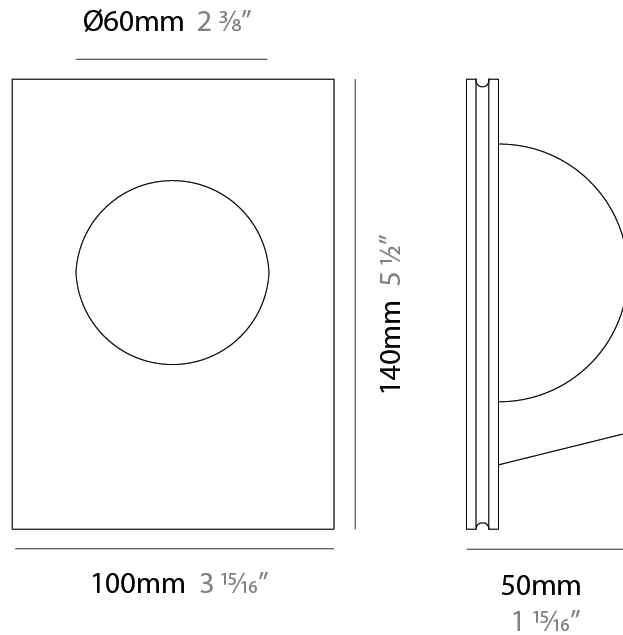

PROJECT	
TYPE	
SPECIFIER	
QUANTITY	
DATE	

INVISIBILI TRIMLESS

D86111

base number

1. To build a product code in our configurator select the specify button on the base model # product page
2. To build a manual product code on this datasheet choose from the options listed below in blue font and add the suffix to the base model #

GENERAL

Series: Invisibili
Brand: Panzeri
Division: Design
Mounting Type: Trimless
Mounting Location: Wall

PHYSICAL

Shape: Rectangle
Length (mm): 100
Length (in): 3 ¹⁵/₁₆
Width (mm): 50
Width (in): 1 ¹⁵/₁₆
Height (mm): 140
Height (in): 5 ¹/₂
Light Distribution: Asymmetric
Weight (kg): 0.39
Weight (lbs): 0.85
Diffuser: Acrylic Moulded Lens
Fixture Finish: WHI
Fixture Material: Plaster

ELECTRICAL

Lamp Type: LED
Input Wattage (W): 1.2
Total Output Wattage (W): 1
Dimming: Non-Dimming / Phase Dimming (120Vac only) / 0-10V Dimming
Driver Included: No
Driver Location: Remote
Driver Type: Constant Current - Universal
Driver Class: Class 2
Input Voltage (V): 120 - 277
Constant Current (MA): 350

LED

Number of LEDs: 1
Color Temperature (°K): 3000
Max. Delivered Lumen (lm): 120
Lamp Life (hrs): 50000

OPTICAL

RATINGS AND CERTIFICATIONS

Certified By: Certified for North American Standards
IP rating: IP20