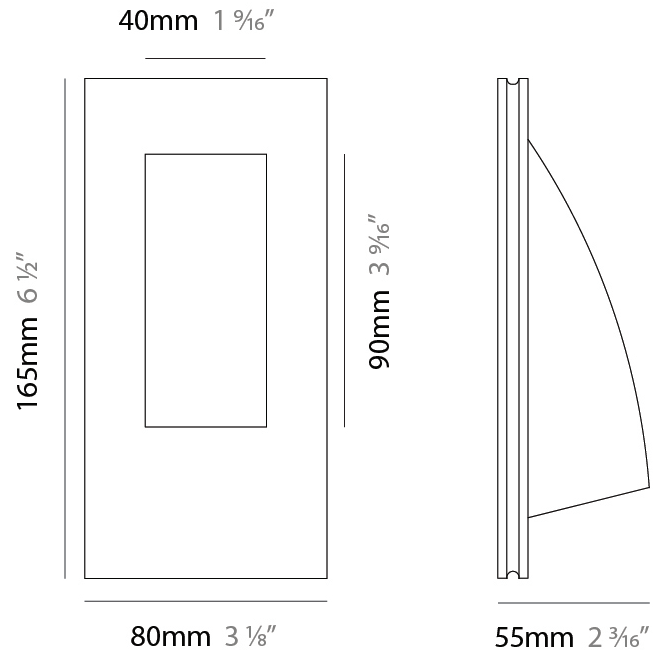

PROJECT	
TYPE	
SPECIFIER	
QUANTITY	
DATE	

INVISIBILI TRIMLESS

D86113

base number

1. To build a product code in our configurator select the specify button on the base model # product page
2. To build a manual product code on this datasheet choose from the options listed below in blue font and add the suffix to the base model #

GENERAL

Series: Invisibili
Brand: Panzeri
Division: Design
Mounting Type: Trimless
Mounting Location: Wall

PHYSICAL

Shape: Rectangle
Length (mm): 80
Length (in): 3 1/8
Width (mm): 55
Width (in): 2 3/16
Height (mm): 165
Height (in): 6 1/2
Light Distribution: Asymmetric
Diffuser: Acrylic Moulded Lens
Fixture Finish: WHI
Fixture Material: Plaster

ELECTRICAL

Lamp Type: LED
Input Wattage (W): 1.2
Total Output Wattage (W): 1
Dimming: Non-Dimming / Phase Dimming (120Vac only) / 0-10V Dimming
Driver Included: No
Driver Location: Remote
Driver Type: Constant Current - Universal
Driver Class: Class 2
Input Voltage (V): 120 - 277
Constant Current (MA): 350

LED

Number of LEDs: 1
Color Temperature (°K): 3000
Nominal Lumen (lm): 120
CRI: >80 CRI
Lamp Life (hrs): 50000

OPTICAL

RATINGS AND CERTIFICATIONS

Certified By: Certified for North American Standards
IP rating: IP20