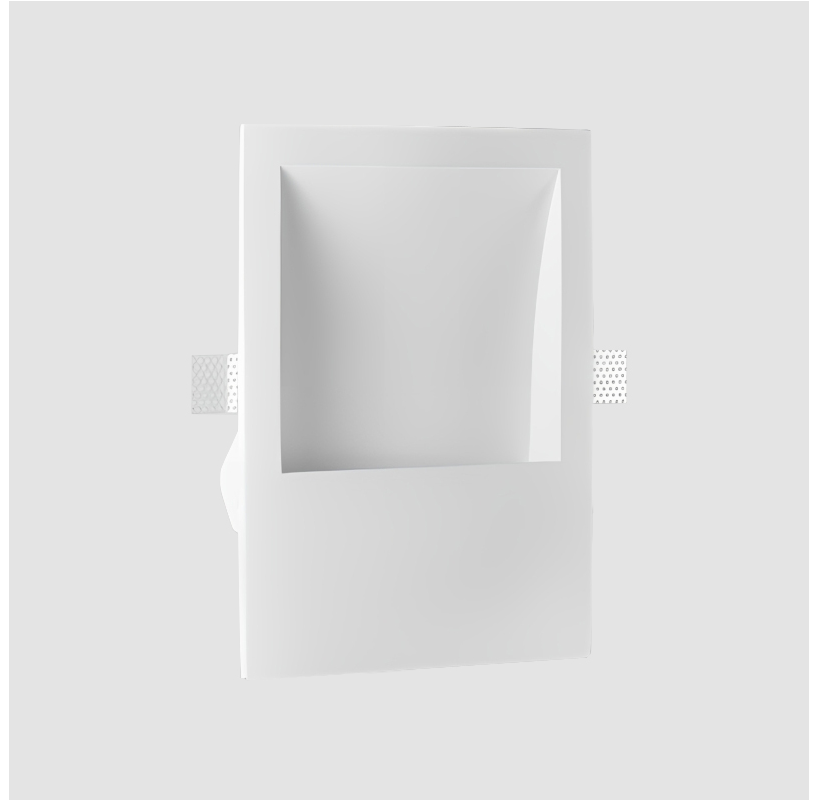

INVISIBILI TRIMLESS

D86290R9

base number

1. To build a product code in our configurator select the specify button on the base model # product page
2. To build a manual product code on this datasheet choose from the options listed below in blue font and add the suffix to the base model #

GENERAL

Series: Invisibili
Brand: Panzeri
Division: Design
Mounting Type: Trimless
Mounting Location: Ceiling

PHYSICAL

Shape: Rectangle
Length (mm): 295
Length (in): $11 \frac{5}{8}$
Width (mm): 430
Width (in): $16 \frac{15}{16}$
Depth (mm): 70
Depth (in): $2 \frac{3}{4}$
Min. Recessing Depth (mm): 135
Min. Recessing Depth (in): $5 \frac{5}{16}$
Light Distribution: Asymmetric
Weight (kg): 3.53
Weight (lbs): 7.78
Diffuser: Opal Glass
Fixture Finish: WHI
Fixture Material: Plaster
Cut-out Measurements: 305mm / 11 3/4" x 440mm / 17 1/4"

ELECTRICAL

Lamp Type: LED
Input Wattage (W): 15
Total Output Wattage (W): 12
Dimming: Non-Dimming / Phase Dimming (120Vac only) / 0-10V Dimming
Driver Included: Yes
Driver Location: Integrated
Driver Type: Constant Current - 120 / 277Vac
Driver Class: Class 2
Input Voltage (V): 120 - 277
Constant Current (MA): 350

LED

Number of LEDs: 1
Color Temperature (°K): 3000
Max. Delivered Lumen (lm): 1063
CRI: >90 CRI
Lamp Life (hrs): 50000

OPTICAL

RATINGS AND CERTIFICATIONS

Certified By: Certified for North American Standards
IP rating: IP20

PROJECT	_____
TYPE	_____
SPECIFIER	_____
QUANTITY	_____
DATE	_____