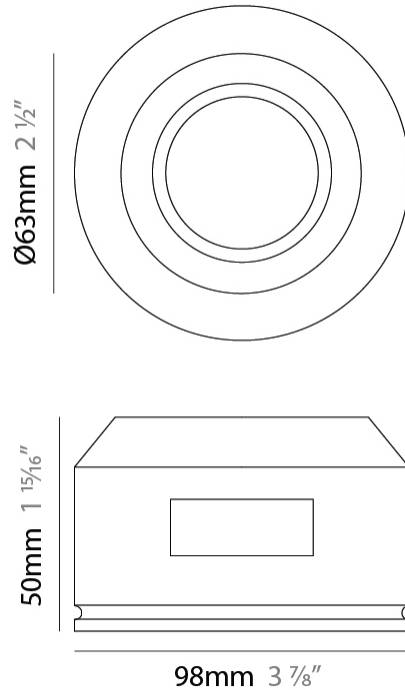

INVISIBILI TRIMLESS

D86277R9-

base number Color
Temperature

PROJECT
TYPE
SPECIFIER
QUANTITY
DATE

1. To build a product code in our configurator select the specify button on the base model # product page
2. To build a manual product code on this datasheet choose from the options listed below in blue font and add the suffix to the base model #

GENERAL

Series: Invisibili
Brand: Panzeri
Division: Design
Mounting Type: Trimless
Mounting Location: Wall

PHYSICAL

Shape: Round
Diameter (mm): 98
Diameter (in): 3 7/8
Height (mm): 50
Height (in): 1 15/16
Min. Recessing Depth (mm): 140
Min. Recessing Depth (in): 5 1/2
Light Distribution: Direct
Weight (kg): 0.24
Weight (lbs): 0.52
Fixture Finish: WHI
Fixture Material: Plaster

ELECTRICAL

Lamp Type: LED
Input Wattage (W): 8.5
Total Output Wattage (W): 6.8
Dimming: Non-Dimming / Phase Dimming (120Vac only) / 0-10V Dimming
Driver Included: No
Driver Location: Remote
Driver Type: Constant Current - 120 / 277Vac
Driver Class: Class 2
Input Voltage (V): 120 - 277
Constant Current (MA): 250

LED

Number of LEDs: 1
Color Temperature (°K): 2700 / 3000 / 4000
Max. Delivered Lumen (lm): 806 / 854 / 1053
CRI: >90 CRI
Lamp Life (hrs): 50000

OPTICAL

Optic°: 35
Adjustability: Fixed

RATINGS AND CERTIFICATIONS

Certified By: Certified for North American Standards
IP rating: IP20