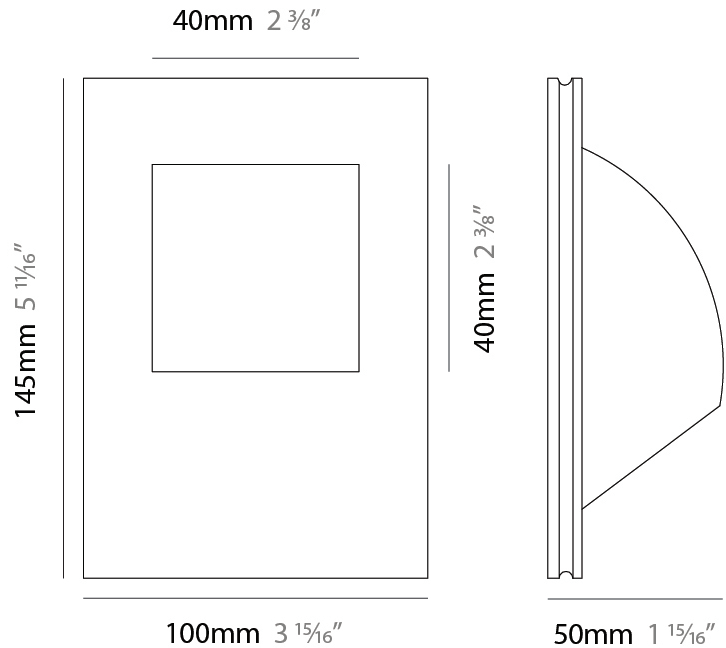

PROJECT	_____
TYPE	_____
SPECIFIER	_____
QUANTITY	_____
DATE	_____

INVISIBILI TRIMLESS

D86114

base number

1. To build a product code in our configurator select the specify button on the base model # product page
2. To build a manual product code on this datasheet choose from the options listed below in blue font and add the suffix to the base model #

GENERAL

Series: Invisibili
Brand: Panzeri
Division: Design
Mounting Type: Trimless
Mounting Location: Wall

PHYSICAL

Shape: Rectangle
Length (mm): 100
Length (in): 3 ¹⁵/₁₆
Width (mm): 145
Width (in): 5 ¹¹/₁₆
Depth (mm): 50
Depth (in): 1 ¹⁵/₁₆
Light Distribution: Asymmetric
Weight (kg): 0.40
Weight (lbs): 0.88
Diffuser: Acrylic Moulded Lens
Fixture Finish: WHI
Fixture Material: Plaster
Cut-out Measurements: 110 x 155mm / 4 1/4 x 6 1/8"

ELECTRICAL

Lamp Type: LED
Input Wattage (W): 1.2
Total Output Wattage (W): 1
Dimming: Non-Dimming / Phase Dimming (120Vac only) / 0-10V Dimming
Driver Included: No
Driver Location: Remote
Driver Type: Constant Current - Universal
Driver Class: Class 2
Input Voltage (V): 120 - 277
Constant Current (MA): 350

LED

Number of LEDs: 1
Color Temperature (°K): 3000
Max. Delivered Lumen (lm): 54
CRI: >80 CRI
Efficiency (%): 45
Lamp Life (hrs): 50000

OPTICAL

RATINGS AND CERTIFICATIONS

Certified By: Certified for North American Standards
IP rating: IP20