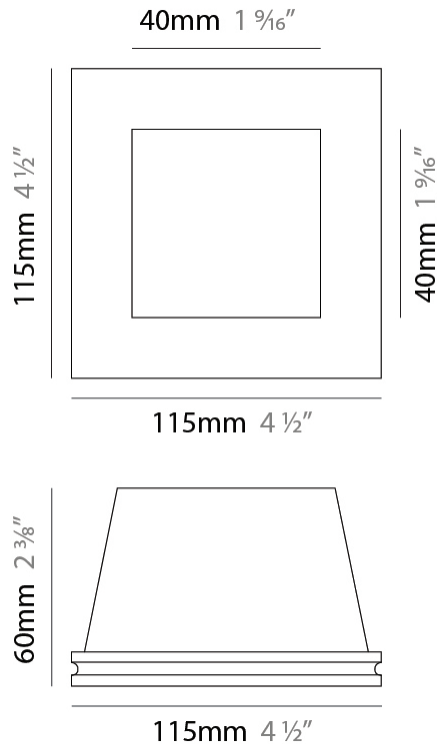

INVISIBILI TRIMLESS

D86275R9-

base number Color
Temperature

1. To build a product code in our configurator select the specify button on the base model # product page
2. To build a manual product code on this datasheet choose from the options listed below in blue font and add the suffix to the base model #

GENERAL

Series: Invisibili
Brand: Panzeri
Division: Design
Mounting Type: Trimless
Mounting Location: Wall

PHYSICAL

Shape: Rectangle
Length (mm): 115
Length (in): 4 1/2
Width (mm): 115
Width (in): 4 1/2
Height (mm): 60
Height (in): 2 3/8
Min. Recessing Depth (mm): 150
Min. Recessing Depth (in): 5 7/8
Light Distribution: Direct
Diffuser: Opal Glass
Fixture Finish: WHI
Fixture Material: Plaster

ELECTRICAL

Lamp Type: LED
Input Wattage (W): 8.5
Total Output Wattage (W): 6.8
Dimming: Non-Dimming / Phase Dimming (120Vac only) / 0-10V Dimming
Driver Included: No
Driver Location: Remote
Driver Type: Constant Current - 120 / 277Vac
Driver Class: Class 2
Input Voltage (V): 120 - 277
Constant Current (MA): 250

LED

Number of LEDs: 1
Color Temperature (°K): 2700 / 3000 / 4000
Max. Delivered Lumen (lm): 806 / 854 / 1053
CRI: >90 CRI
Lamp Life (hrs): 50000

OPTICAL

Optic°: 35

RATINGS AND CERTIFICATIONS

Certified By: Certified for North American Standards
IP rating: IP20

PROJECT
TYPE
SPECIFIER
QUANTITY
DATE