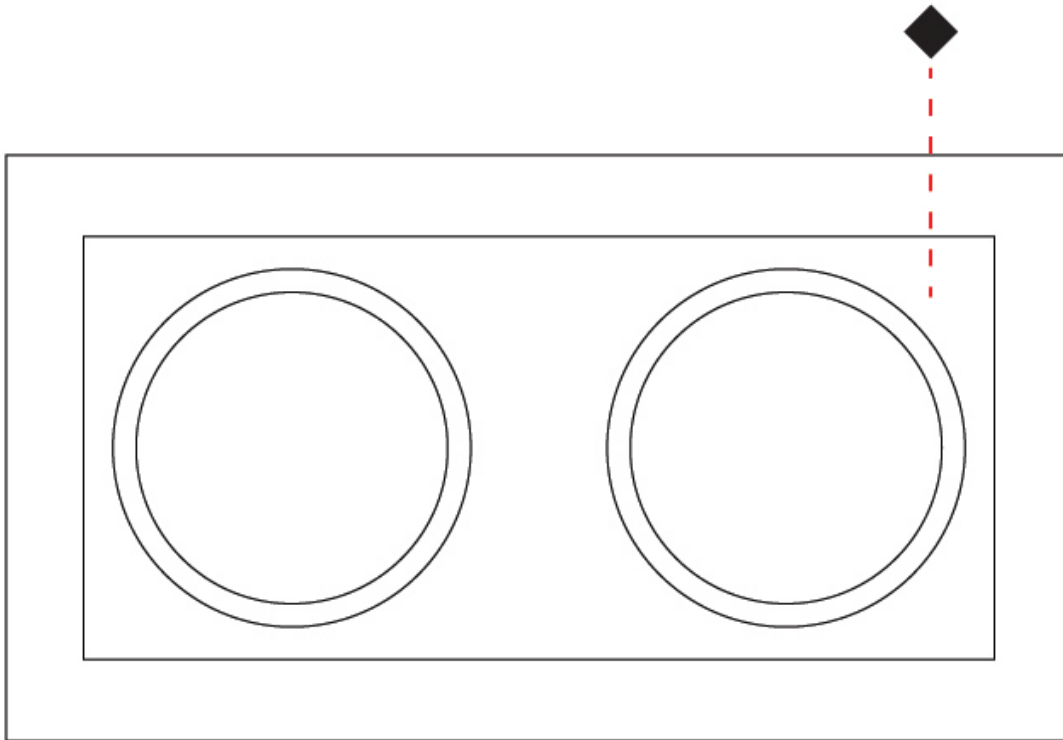

D86264-

PROJECT	_____
TYPE	_____
SPECIFIER	_____
QUANTITY	_____
DATE	_____

D