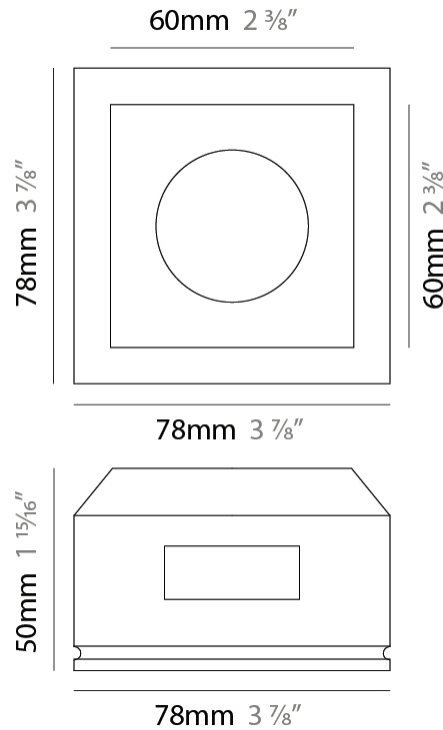

INVISIBILI TRIMLESS

D86279R9-

base number Color
Temperature

1. To build a product code in our configurator select the specify button on the base model # product page
2. To build a manual product code on this datasheet choose from the options listed below in blue font and add the suffix to the base model #

GENERAL

Series: Invisibili
Brand: Panzeri
Division: Design
Mounting Type: Trimless
Mounting Location: Wall

PHYSICAL

Shape: Rectangle
Length (mm): 60
Length (in): 2 ³/₈
Width (mm): 60
Width (in): 2 ³/₈
Height (mm): 50
Height (in): 1 ¹⁵/₁₆
Min. Recessing Depth (mm): 140
Min. Recessing Depth (in): 5 ¹/₂
Light Distribution: Direct
Weight (kg): 0.17
Weight (lbs): 0.37
Fixture Finish: WHI
Fixture Material: Plaster

ELECTRICAL

Lamp Type: LED
Input Wattage (W): 8.5
Total Output Wattage (W): 6.8
Dimming: Non-Dimming / Phase Dimming (120Vac only) / 0-10V Dimming
Driver Included: No
Driver Location: Remote
Driver Type: Constant Current - 120 / 277Vac
Driver Class: Class 2
Input Voltage (V): 120 - 277
Constant Current (MA): 250

LED

Number of LEDs: 1
Color Temperature (°K): 2700 / 3000 / 4000
Max. Delivered Lumen (lm): 806 / 854 / 1053
CRI: >90 CRI
Lamp Life (hrs): 50000

OPTICAL

Optic°: 35

RATINGS AND CERTIFICATIONS

Certified By: Certified for North American Standards
IP rating: IP20

PROJECT _____
TYPE _____
SPECIFIER _____
QUANTITY _____
DATE _____